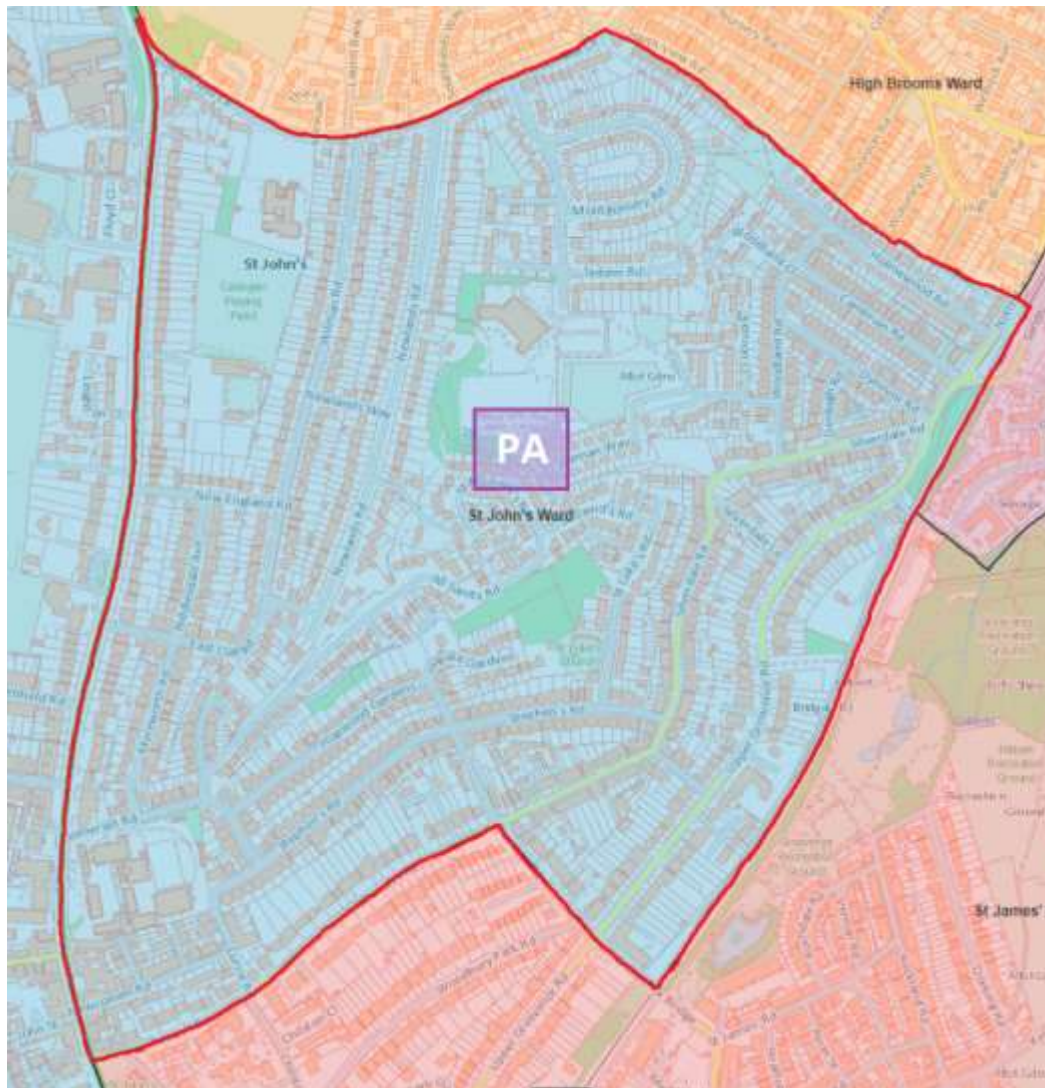

St John's

Polling districts

PA – St Johns