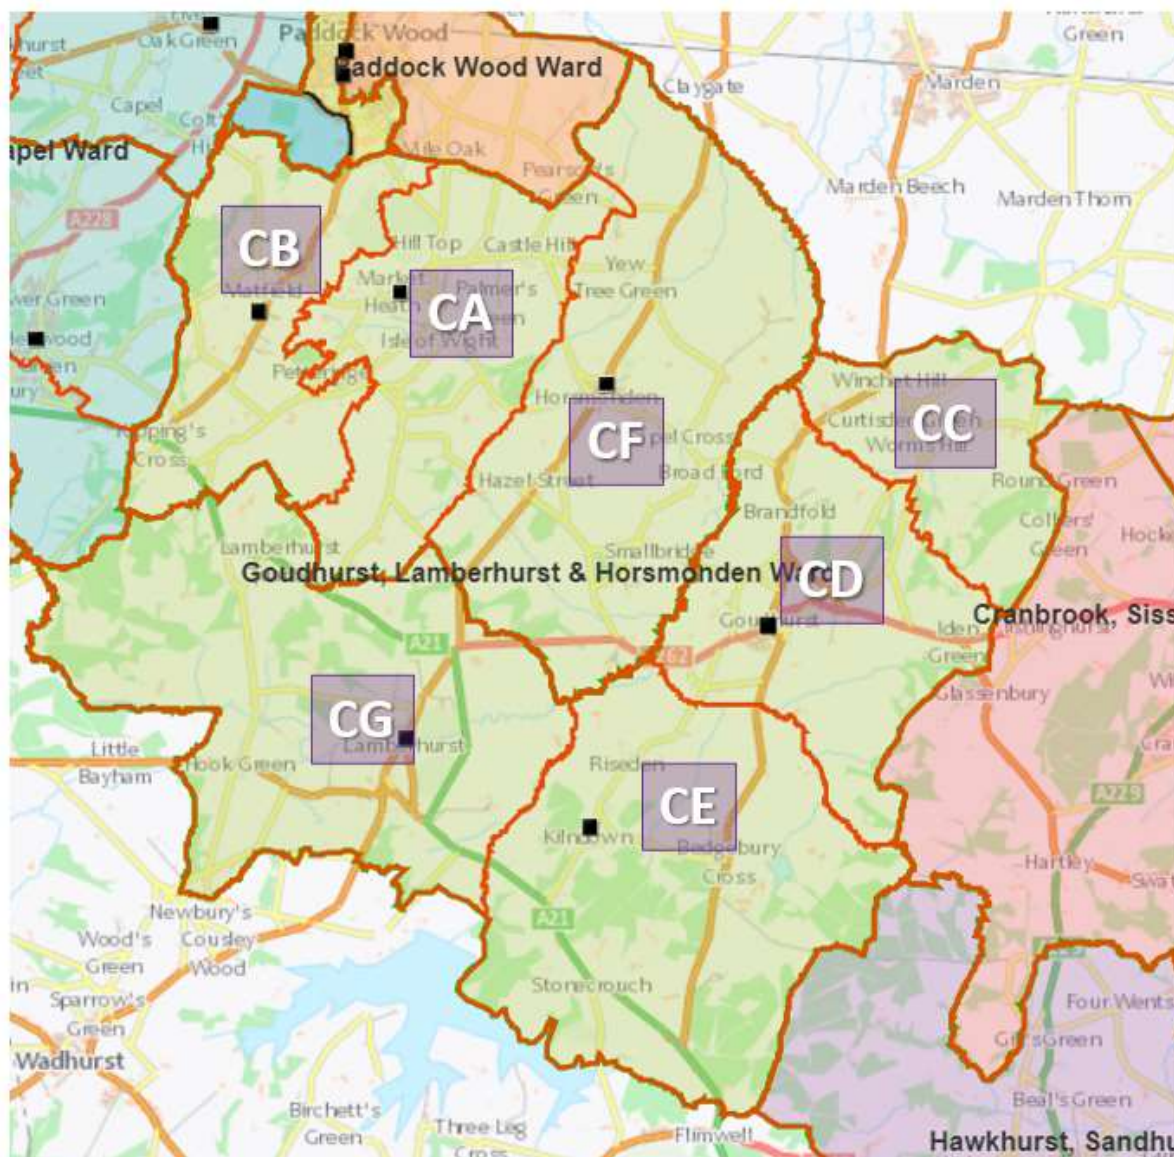

Appendix F: Maps of the new proposed polling districts

Cranbrook, Sissinghurst and Frittenden

Polling districts

AA – Cranbrook

AB – Sissinghurst

AC – Frittenden

Culverden

Polling districts

BA – Culverden North

BB – Bishops Down

BC – Culverden

BD – Holy Trinity

BE – Culverden South

Goudhurst, Lamberhurst and Horsmonden (Rural Tunbridge Wells)

Polling districts

CA – Brenchley

DA – Benenden

DB – Iden Green

DC – Hawkhurst

DD – Hawkhurst Moor

DE – Sandhurst

High Brooms

Polling districts

EA – High Brooms

Polling districts

KA – Langton Green

KB – Speldhurst

KC – Rusthall East

KD – Rusthall West

Sherwood

Polling districts

LA – Oak Road