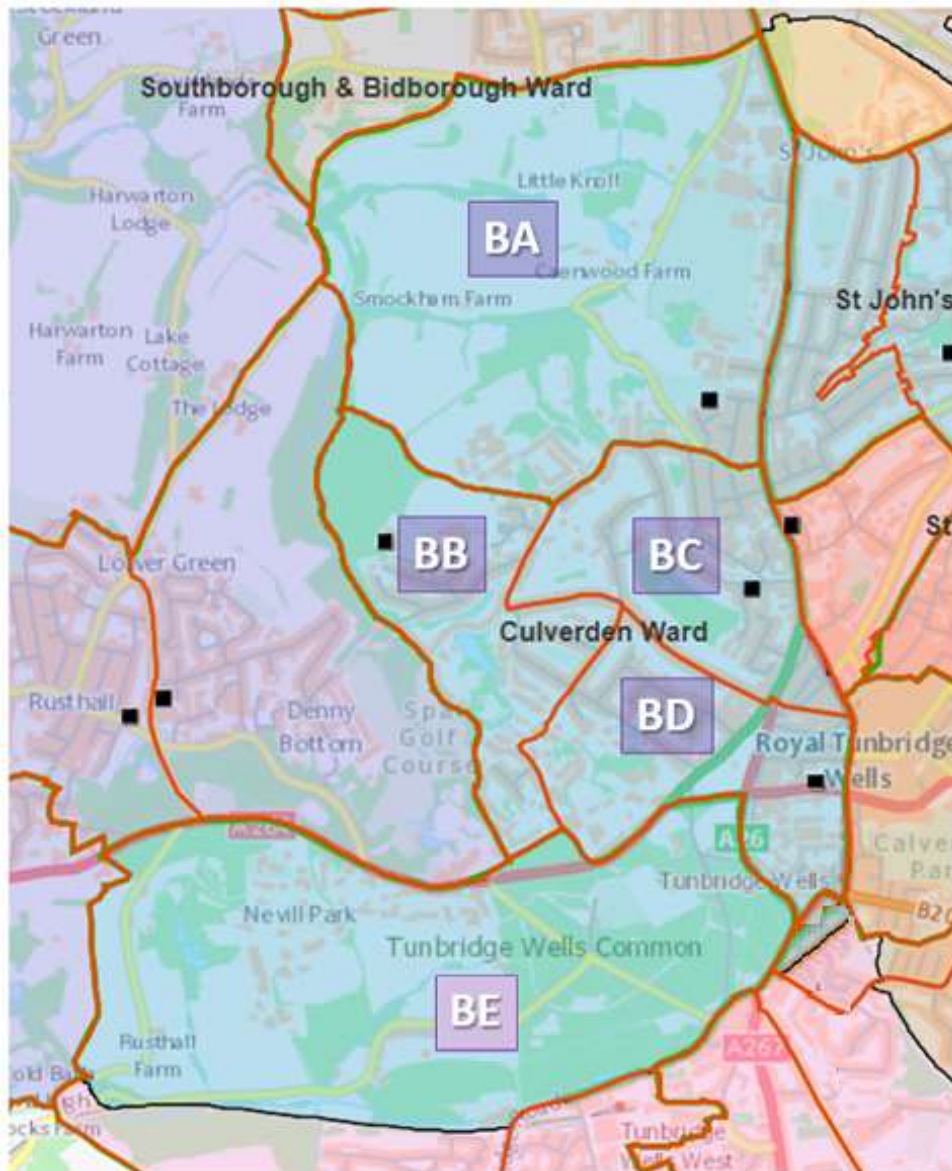

Appendix F: Maps of the new proposed polling districts

Cranbrook, Sissinghurst and Frittenden

Polling districts

AA – Cranbrook

AB – Sissinghurst

AC – Frittenden

Culverden

Polling districts

BA – Culverden North

BB – Bishops Down

BC – Culverden

BD – Holy Trinity

BE – Culverden South

Goudhurst, Lamberhurst and Horsmonden (Rural Tunbridge Wells)

Polling districts

CA – Brenchley

GC – Showfields

GD – St Marks

Park

Polling districts

HA – Calverley

HB – Dunorlan

HC – Grove

HD – Hawkenbury

Polling districts

KA – Langton Green

KB – Speldhurst

KC – Rusthall East

KD – Rusthall West

Sherwood

Polling districts

LA – Oak Road