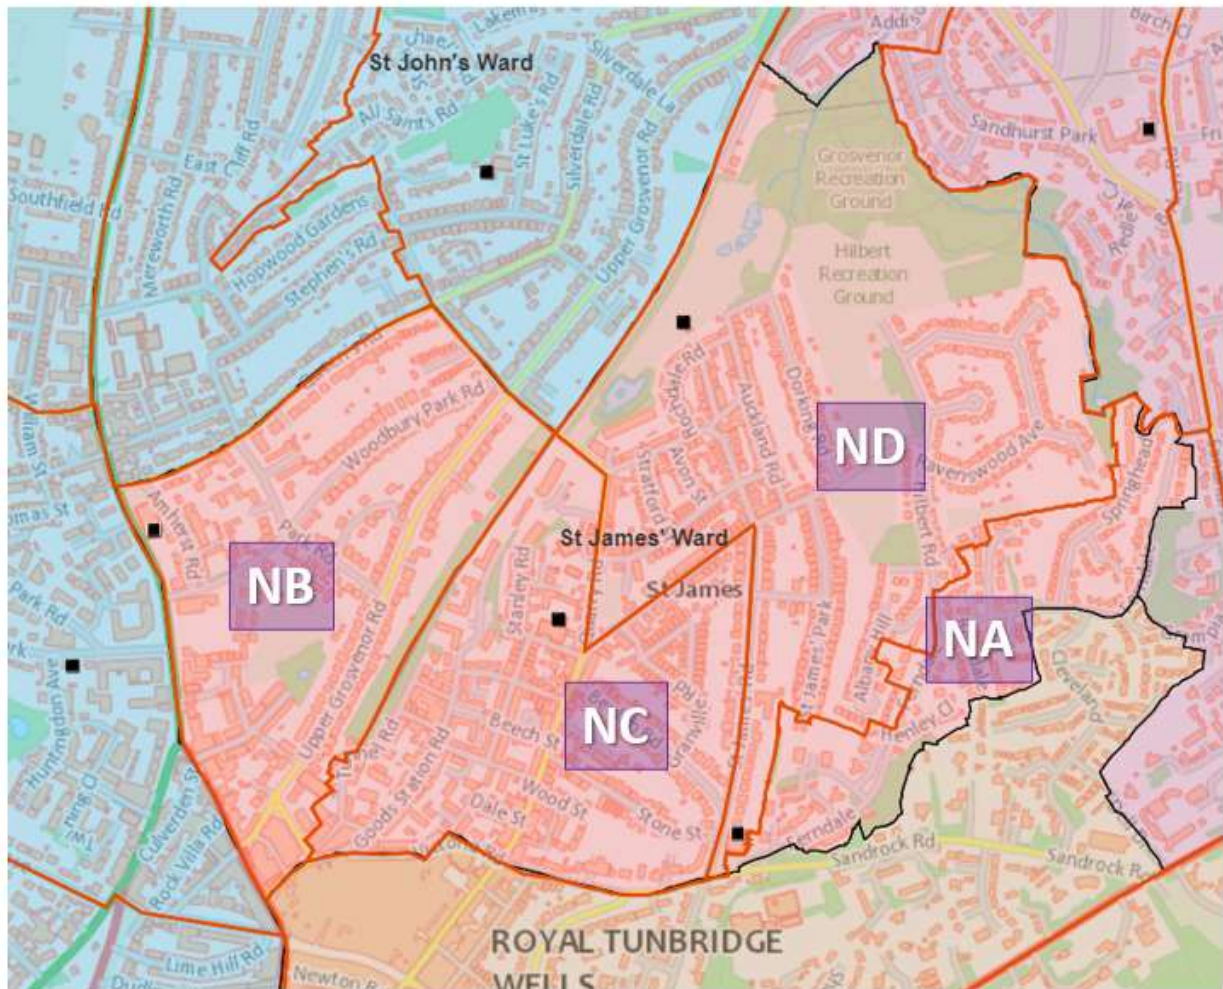

Polling districts

KA – Langton Green

KB – Speldhurst

KC – Rusthall East

KD – Rusthall West

Sherwood

Polling districts

LA – Oak Road

LB – Knights Park

LC – Sherwood

Southborough and Bidborough

Polling districts

MA – Bidborough

MB – Southborough North

MC – Southborough South

St James'