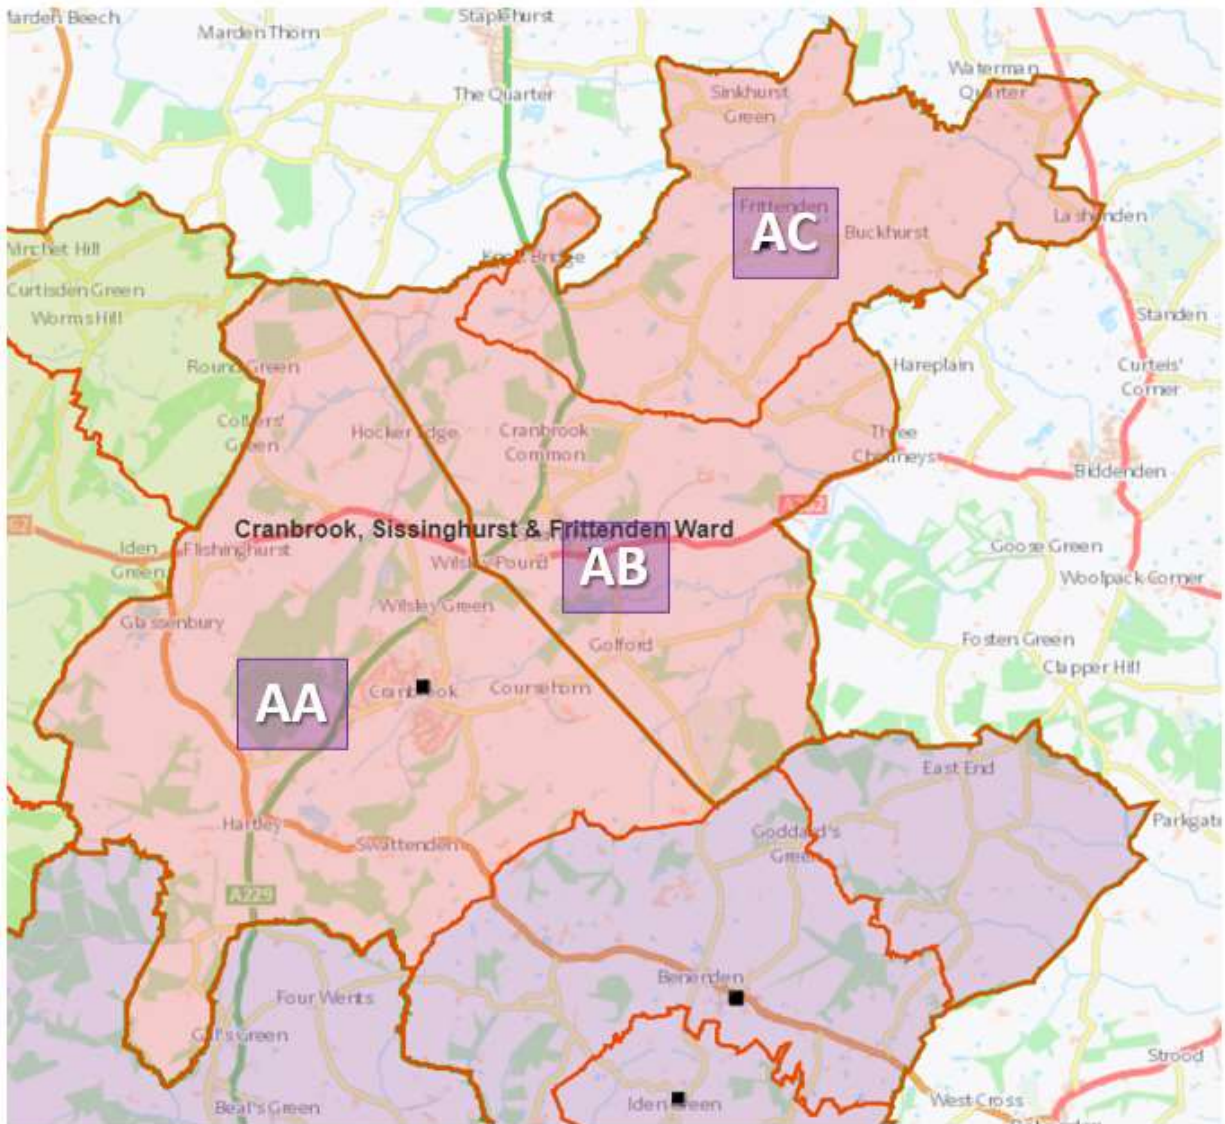

Appendix F: Maps of the new proposed polling districts

Cranbrook, Sissinghurst and Frittenden

Polling districts

AA – Cranbrook

AB – Sissinghurst

AC – Frittenden

Culverden

Polling districts

BA – Culverden North

BB – Bishops Down

BC – Culverden

BD – Holy Trinity

BE – Culverden South

Goudhurst, Lamberhurst and Horsmonden (Rural Tunbridge Wells)

Polling districts

CA – Brenchley

GC – Showfields

GD – St Marks

Park

Polling districts

HA – Calverley

HB – Dunorlan

HC – Grove

HD – Hawkenbury

Polling districts

KA – Langton Green

KB – Speldhurst

KC – Rusthall East

KD – Rusthall West

Sherwood

Polling districts

LA – Oak Road