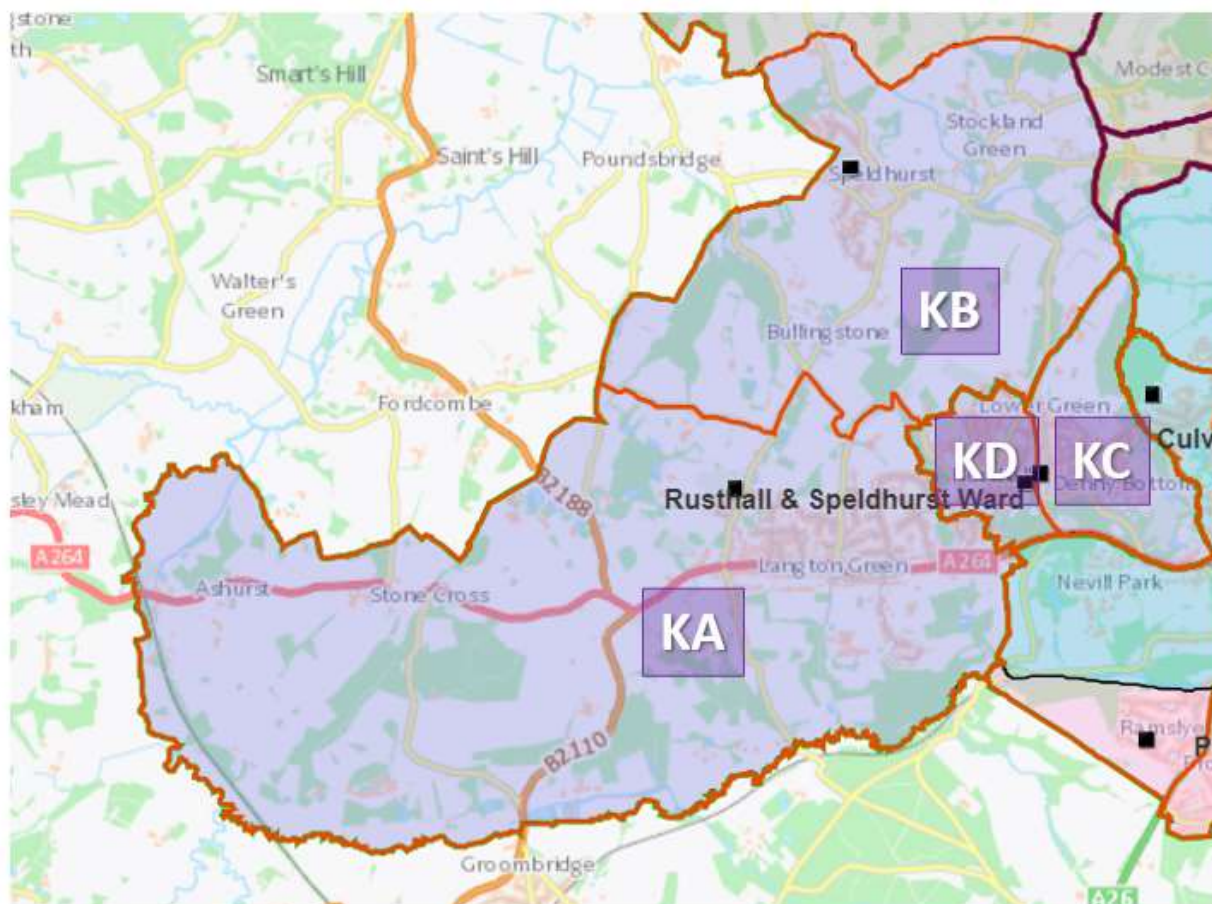

Polling districts

KA – Langton Green

KB – Speldhurst

KC – Rusthall East

KD – Rusthall West

Sherwood

Polling districts

LA – Oak Road

LB – Knights Park

LC – Sherwood

Southborough and Bidborough

Polling districts

MA – Bidborough

MB – Southborough North

MC – Southborough South

St James'