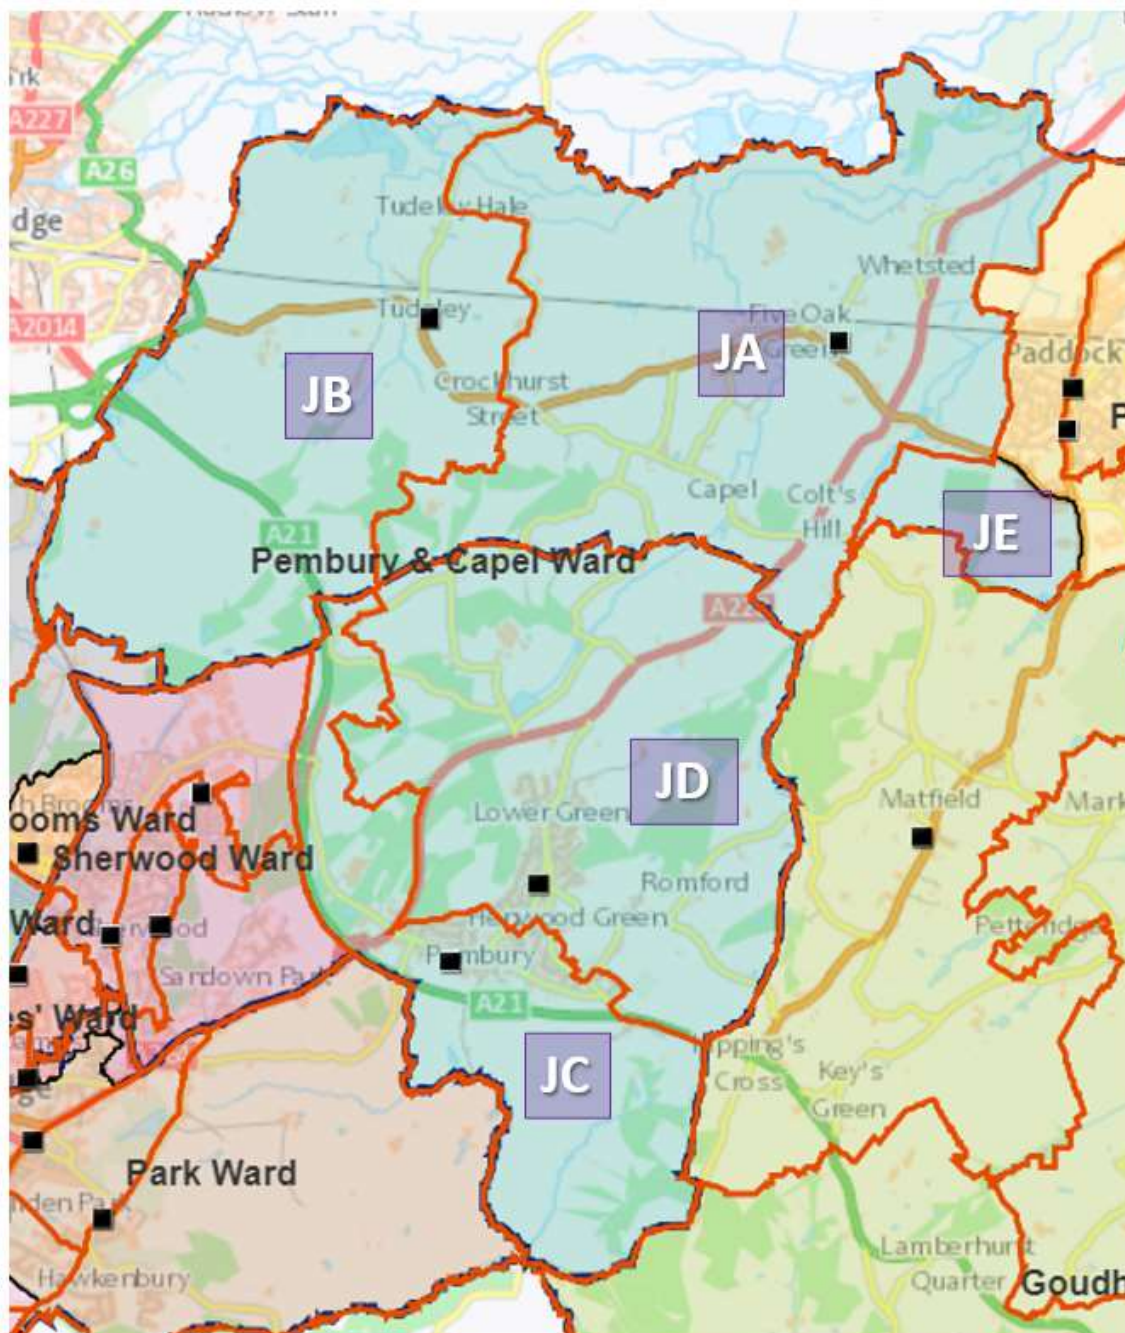

Pembury and Capel

Polling districts

JA – Five Oak Green and Capel

JB – Tudeley

JC – Pembury High Street

JD – Pembury Lower Green

JE – Paddock Wood South