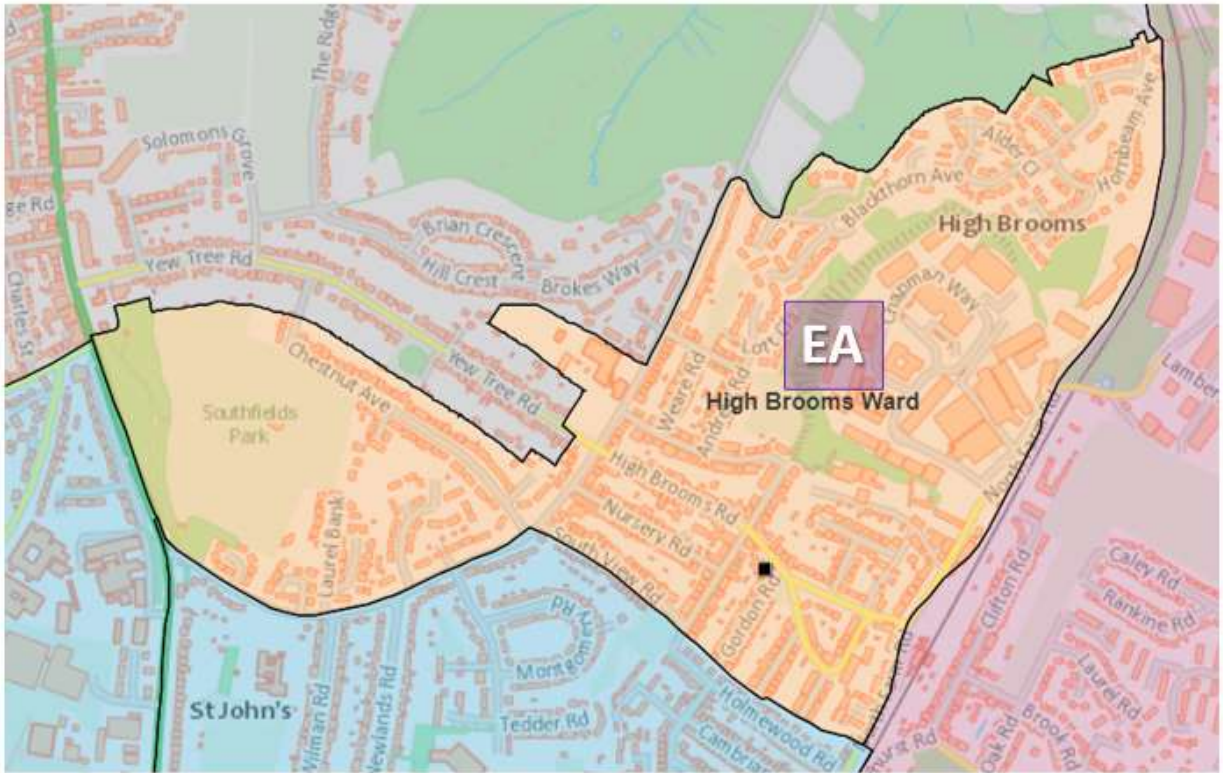

DA – Benenden

DB – Iden Green

DC – Hawkhurst

DD – Hawkhurst Moor

DE – Sandhurst

High Brooms

Polling districts

EA – High Brooms