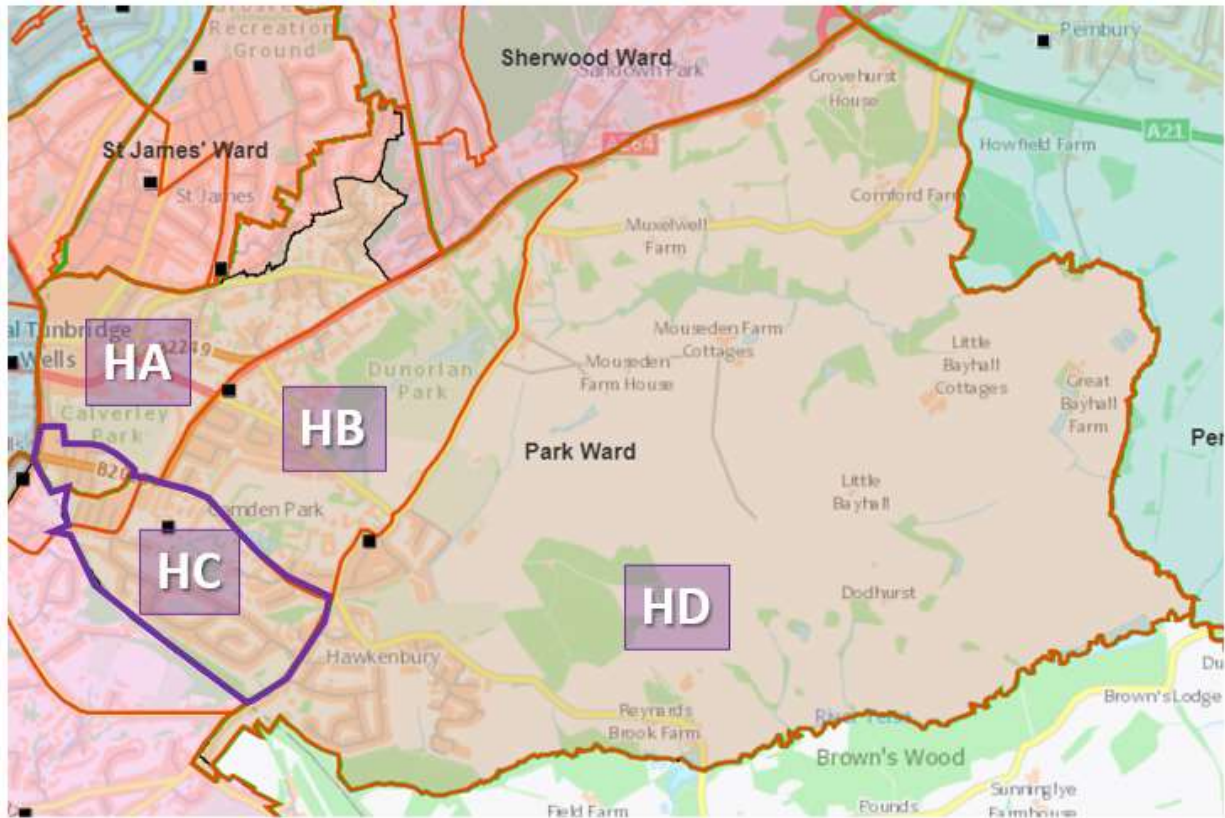

DA – Benenden

DB – Iden Green

DC – Hawkhurst

DD – Hawkhurst Moor

DE – Sandhurst

High Brooms

Polling districts

EA – High Brooms

Paddock Wood

Polling districts

FA – Paddock Wood East

FB – Paddock Wood West

Pantiles

Polling districts

GA – Christ Church

GB – Ramslye

GC – Showfields

GD – St Marks

Park

Polling districts

HA – Calverley

HB – Dunorlan

HC – Grove

HD – Hawkenbury