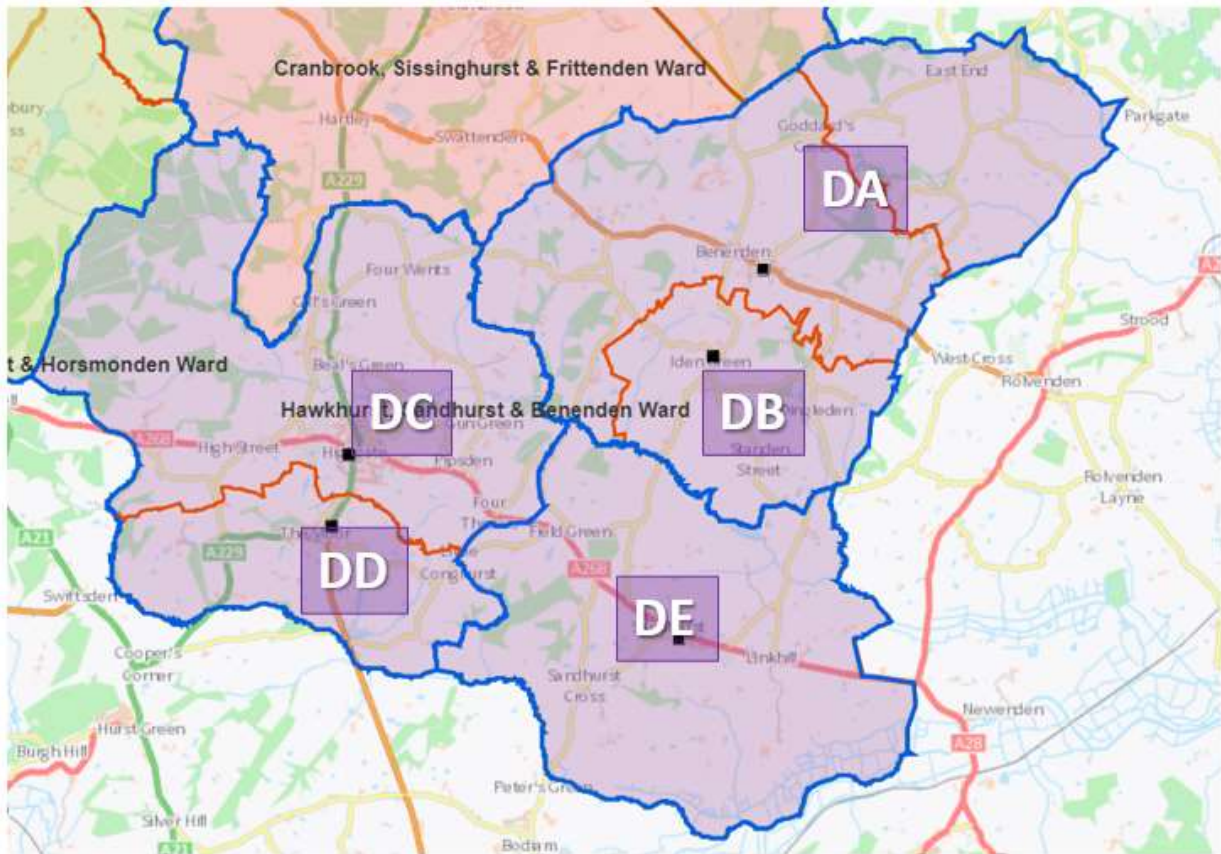

Hawkhurst, Sandhurst and Benenden

Polling districts

DA – Benenden

DB – Iden Green

DC – Hawkhurst

DD – Hawkhurst Moor

DE – Sandhurst