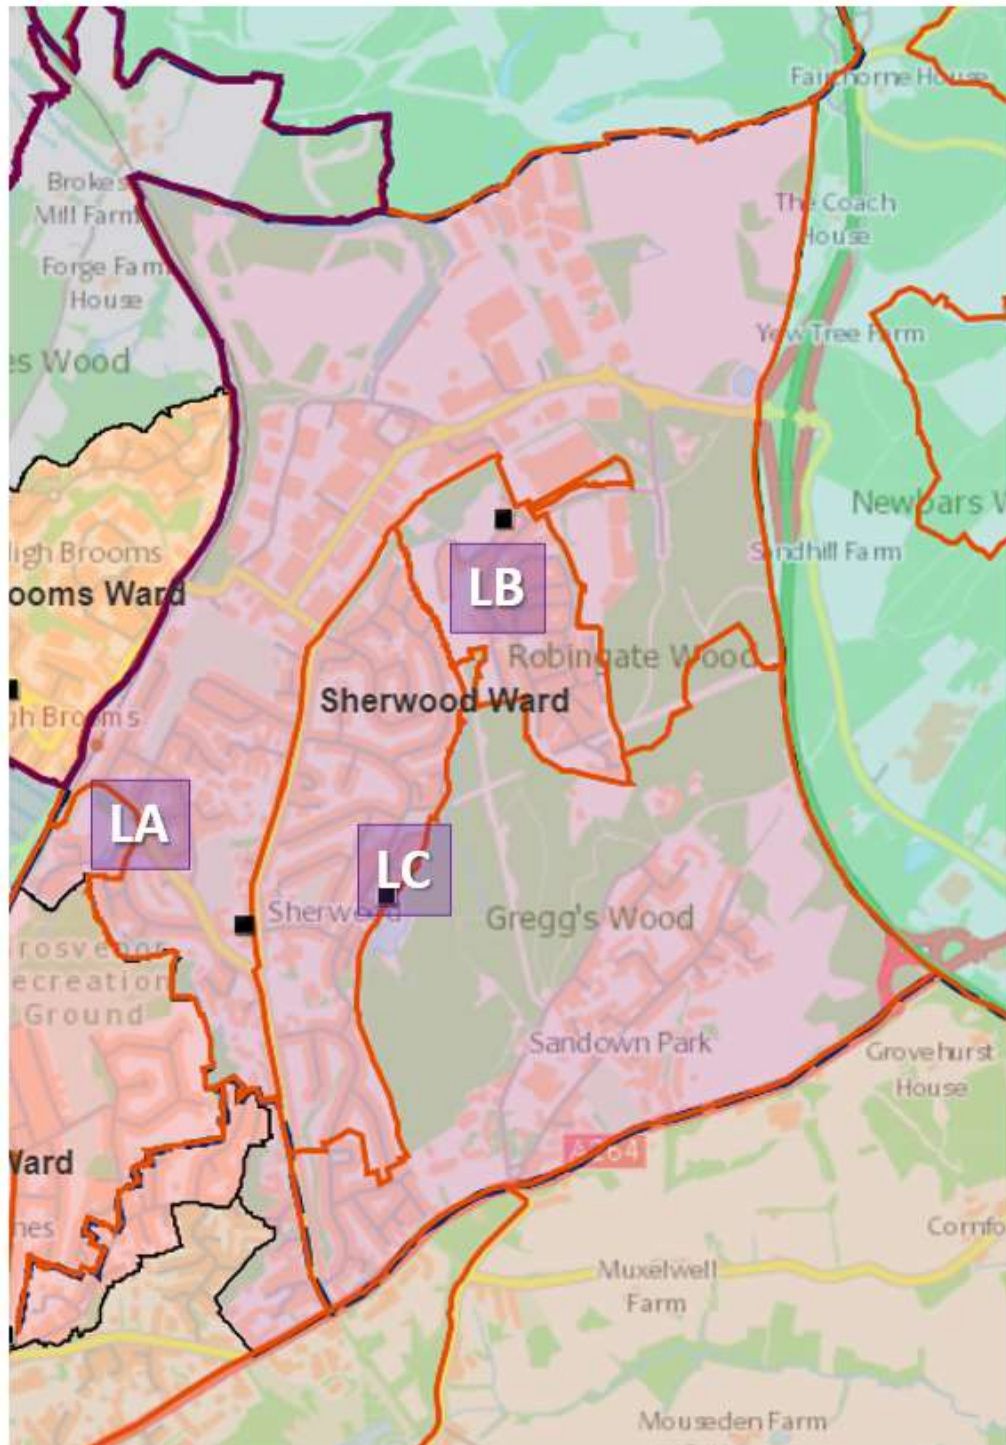

Appendix F: Maps of the new proposed polling districts

Cranbrook, Sissinghurst and Frittenden

Polling districts

AA – Cranbrook

AB – Sissinghurst

AC – Frittenden

Culverden

Polling districts

BA – Culverden North

BB – Bishops Down

BC – Culverden

BD – Holy Trinity

BE – Culverden South

Goudhurst, Lamberhurst and Horsmonden (Rural Tunbridge Wells)

Polling districts

CA – Brenchley

Polling districts

KA – Langton Green

KB – Speldhurst

KC – Rusthall East

KD – Rusthall West

Sherwood

Polling districts

LA – Oak Road

LB – Knights Park

LC – Sherwood

Southborough and Bidborough

Polling districts

MA – Bidborough

MB – Southborough North

MC – Southborough South

St James'