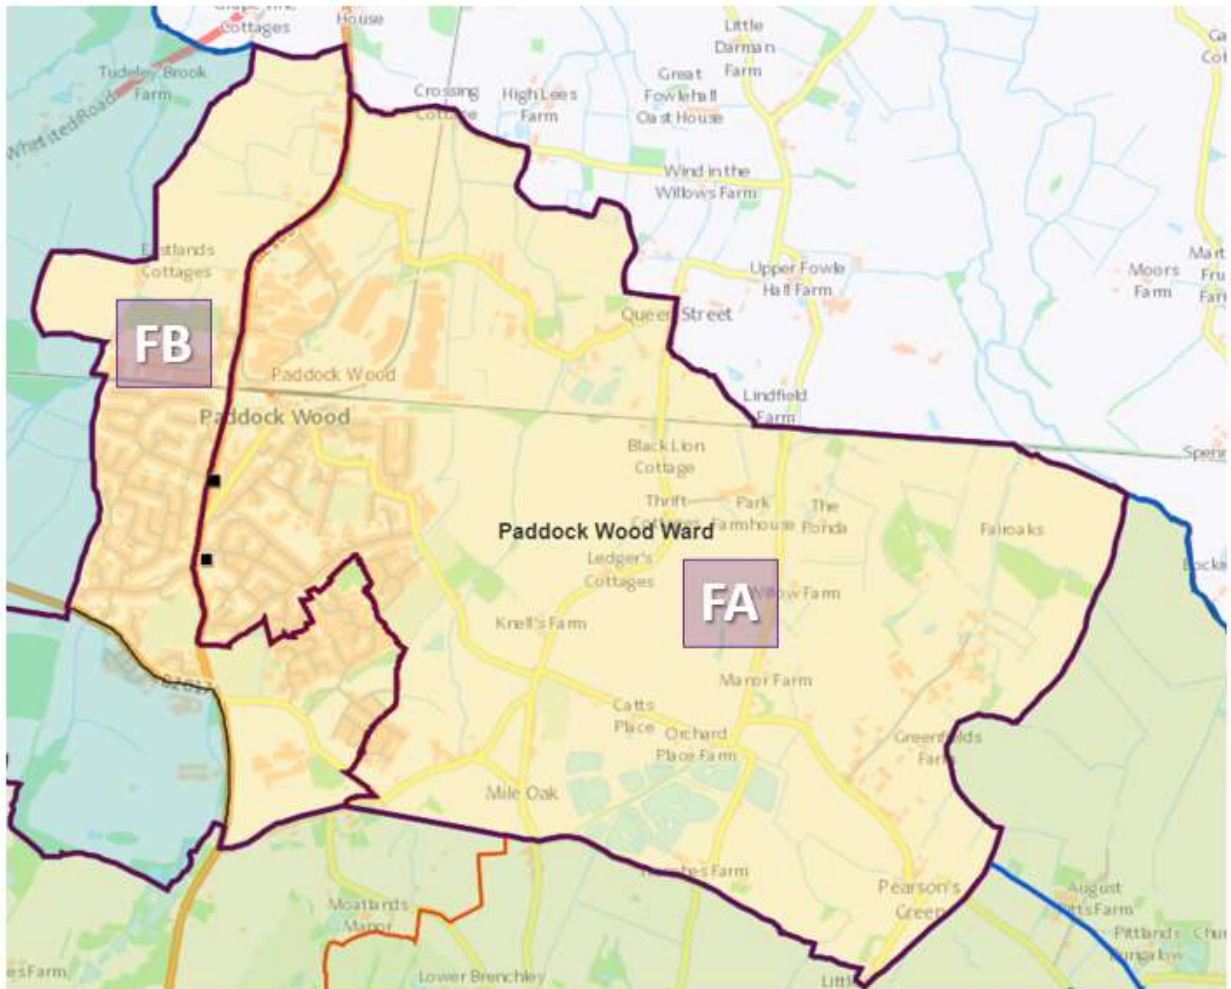

Paddock Wood

Polling districts

FA – Paddock Wood East

FB – Paddock Wood West