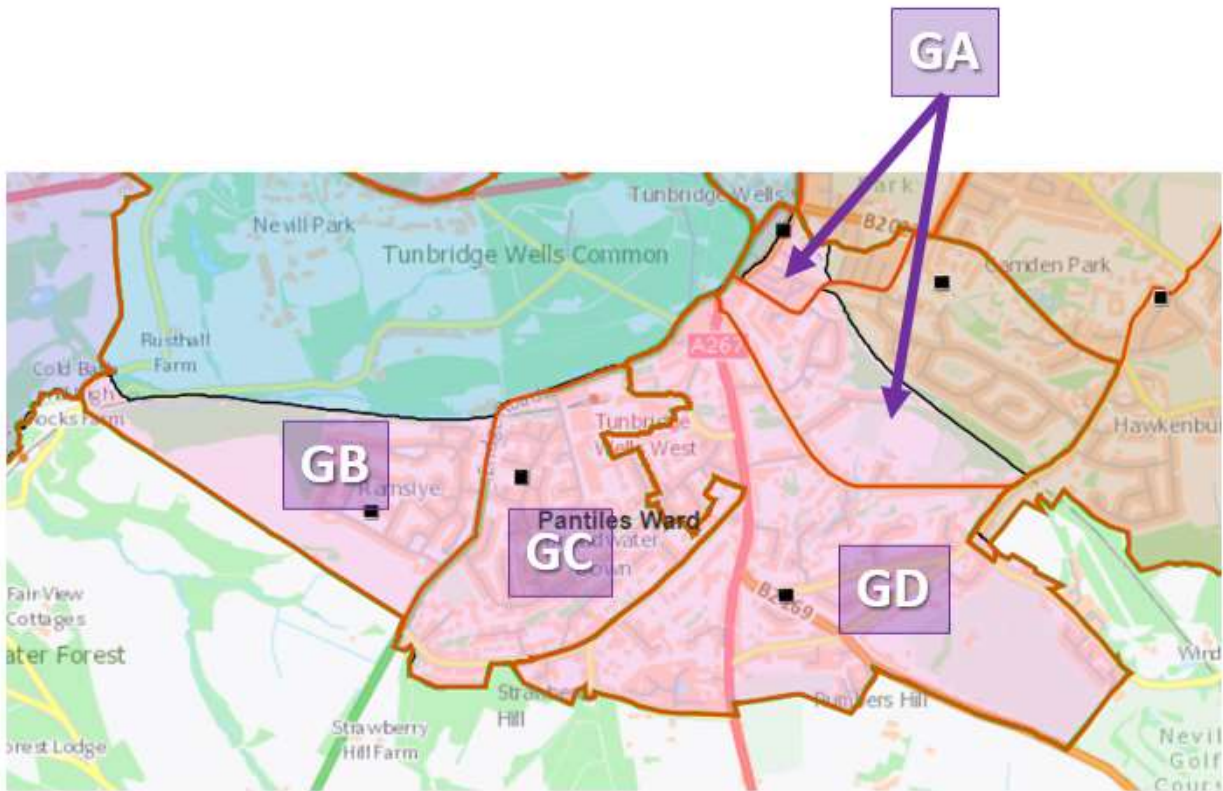

Appendix F: Maps of the new proposed polling districts

Cranbrook, Sissinghurst and Frittenden

Polling districts

AA – Cranbrook

AB – Sissinghurst

AC – Frittenden

Culverden

Polling districts

Paddock Wood

Polling districts

FA – Paddock Wood East

FB – Paddock Wood West

Pantiles

Polling districts

GA – Christ Church

GB – Ramslye

GC – Showfields

GD – St Marks

Park

Polling districts

HA – Calverley

HB – Dunorlan

HC – Grove

HD – Hawkenbury

Polling districts

KA – Langton Green

KB – Speldhurst

KC – Rusthall East

KD – Rusthall West

Sherwood

Polling districts

LA – Oak Road